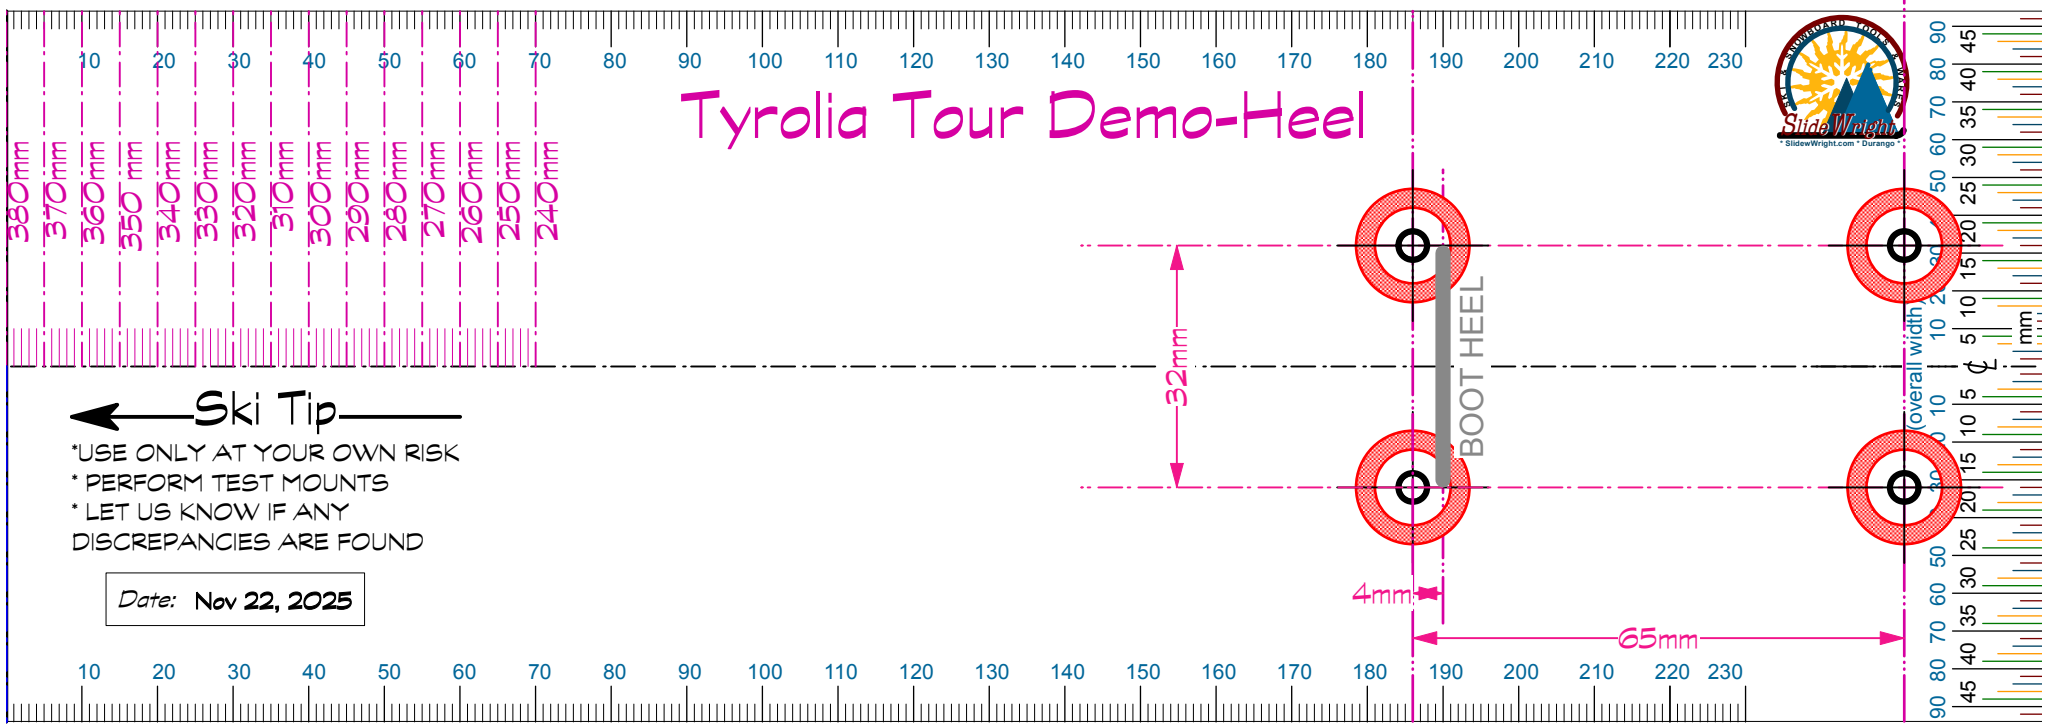

# Tyrolia Tour Demo-Heel

380mm  
370mm  
360mm  
350mm  
340mm  
330mm  
320mm  
310mm  
300mm  
290mm  
280mm  
270mm  
260mm  
250mm  
240mm

← Ski Tip →

\*USE ONLY AT YOUR OWN RISK  
\*PERFORM TEST MOUNTS  
\*LET US KNOW IF ANY DISCREPANCIES ARE FOUND