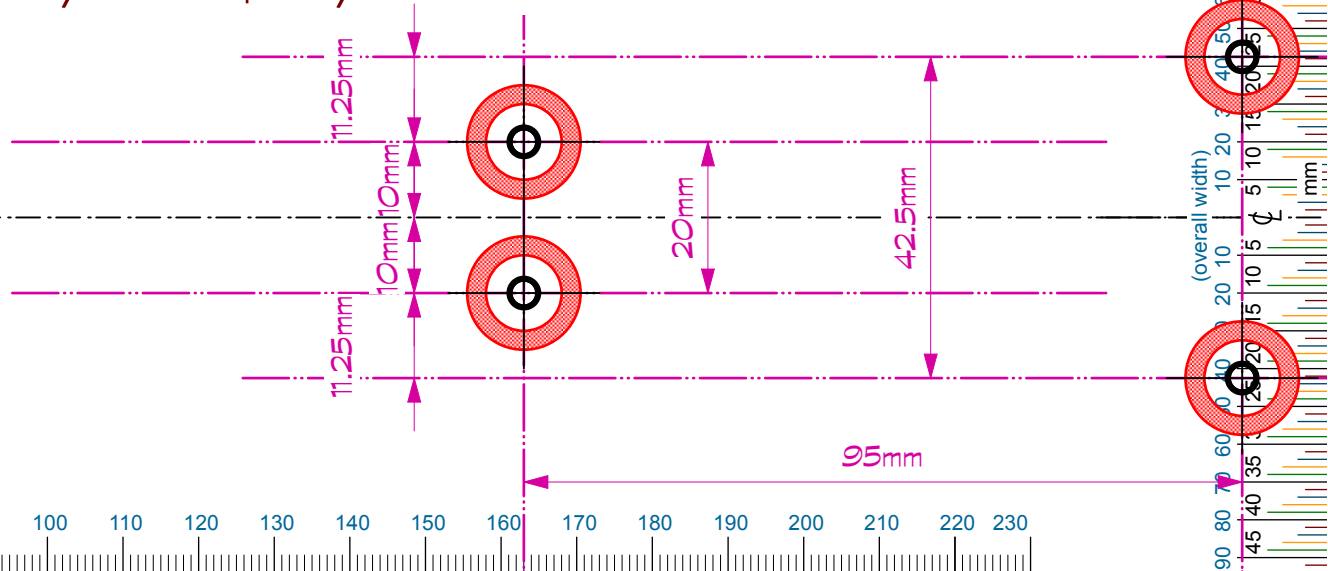

# Tyrolia & Tyrolia Attack Heel

← Ski Tip →

- \*USE ONLY AT YOUR OWN RISK
- \* PERFORM TEST MOUNTS
- \* LET US KNOW IF ANY DISCREPANCIES ARE FOUND

Date: Dec 15, 2025