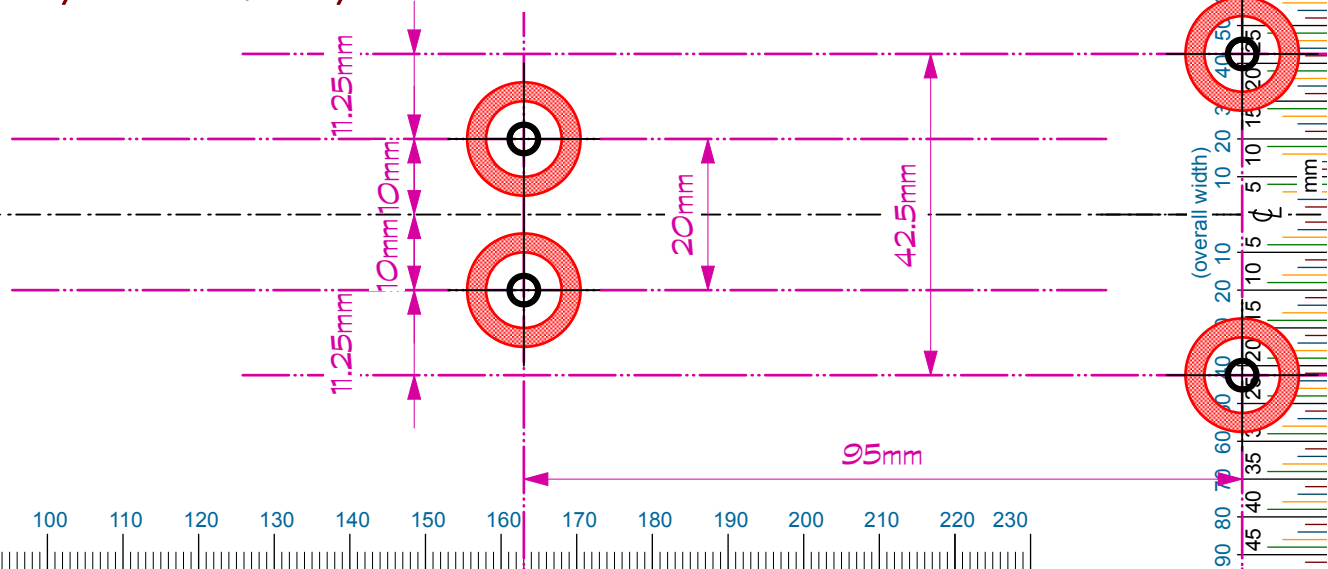

# Tyrolia & Tyrolia Attack Heel

← Ski Tip →

- \*USE ONLY AT YOUR OWN RISK
- \* PERFORM TEST MOUNTS
- \* LET US KNOW IF ANY DISCREPANCIES ARE FOUND

Date: Dec 15, 2025