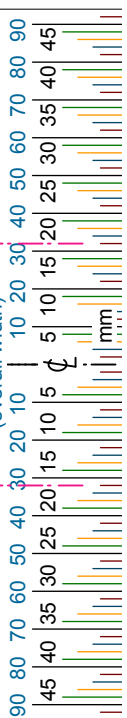

Tyrolia Amonte PT Tour-Heel

← Ski Tip →

- *USE ONLY AT YOUR OWN RISK
- *PERFORM TEST MOUNTS
- *LET US KNOW IF ANY DISCREPANCIES ARE FOUND

Date: Nov 22, 2025

Tyrolia Amonte PT Tour-Heel

← Ski Tip →

- *USE ONLY AT YOUR OWN RISK
- *PERFORM TEST MOUNTS
- *LET US KNOW IF ANY DISCREPANCIES ARE FOUND