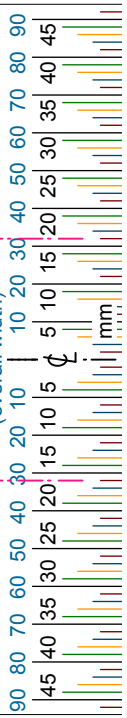

Tyrolia Amonte PT Tour-Heel

← Ski Tip →

- *USE ONLY AT YOUR OWN RISK
- *PERFORM TEST MOUNTS
- *LET US KNOW IF ANY DISCREPANCIES ARE FOUND

Date: Nov 22, 2025

Tyrolia Amonte PT Tour-Heel

← Ski Tip →

- *USE ONLY AT YOUR OWN RISK
- *PERFORM TEST MOUNTS
- *LET US KNOW IF ANY DISCREPANCIES ARE FOUND