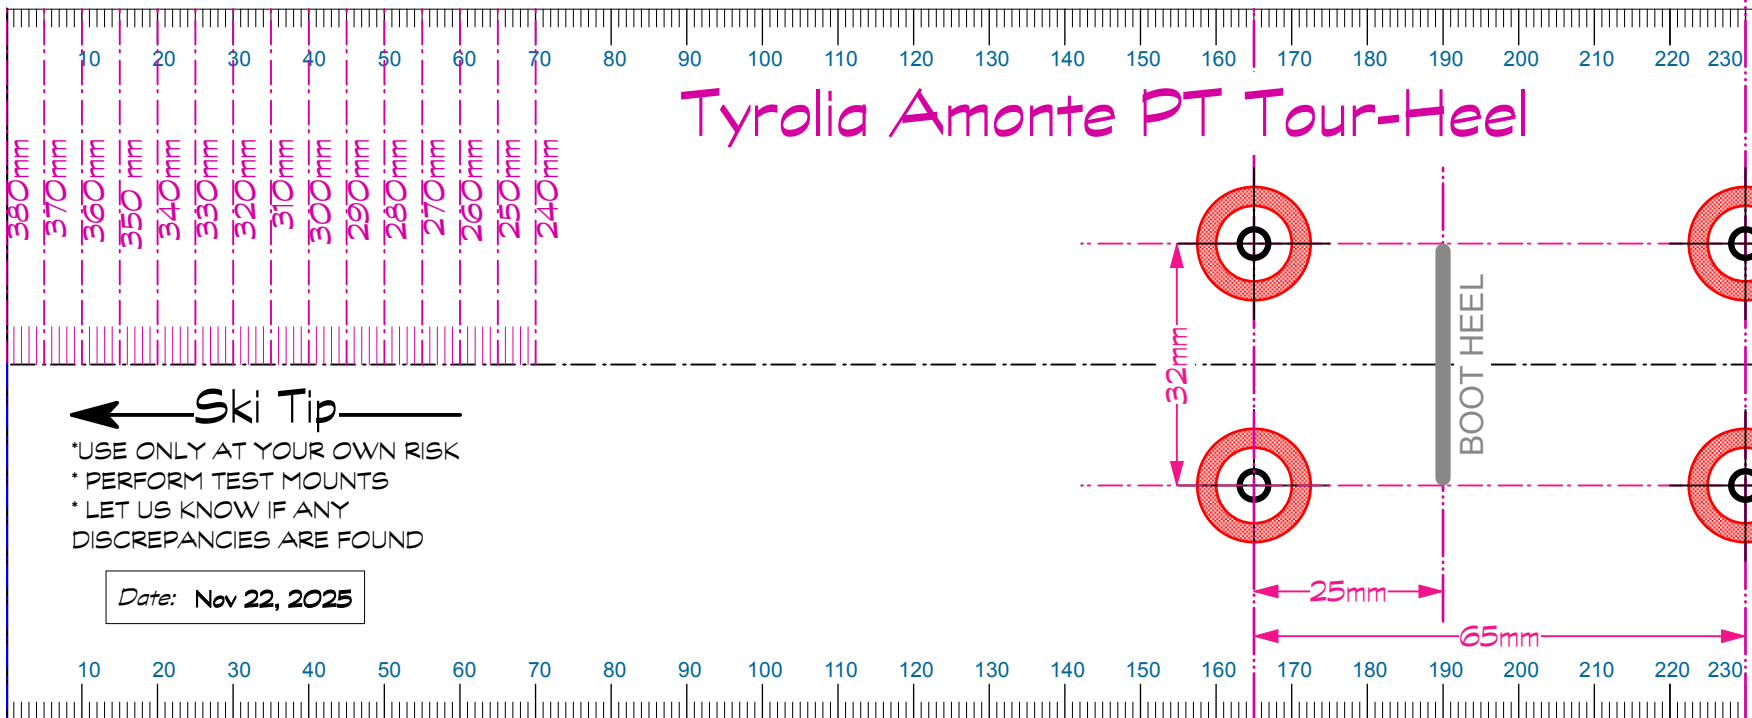

Tyrolia Amonte PT Tour-Heel

← Ski Tip →

- *USE ONLY AT YOUR OWN RISK
- *PERFORM TEST MOUNTS
- *LET US KNOW IF ANY DISCREPANCIES ARE FOUND

Date: Nov 22, 2025

Tyrolia Amonte PT Tour-Heel

← Ski Tip →

- *USE ONLY AT YOUR OWN RISK
- *PERFORM TEST MOUNTS
- *LET US KNOW IF ANY DISCREPANCIES ARE FOUND