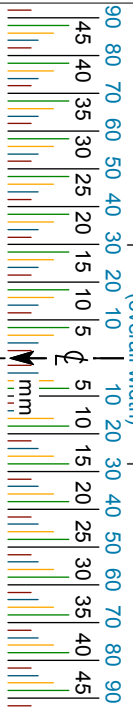

(overall width)

# Head/Tyrolia PRD12-Power Rails

30mm

100mm

100mm

← Ski Tip  
USE ONLY AT YOUR OWN RISK

200  
BOOT SOLE

(overall width)

# Head/Tyrolia PRD12-Power Rails

30mm

100mm

100mm

← Ski Tip  
USE ONLY AT YOUR OWN RISK

200  
BOOT SOLE