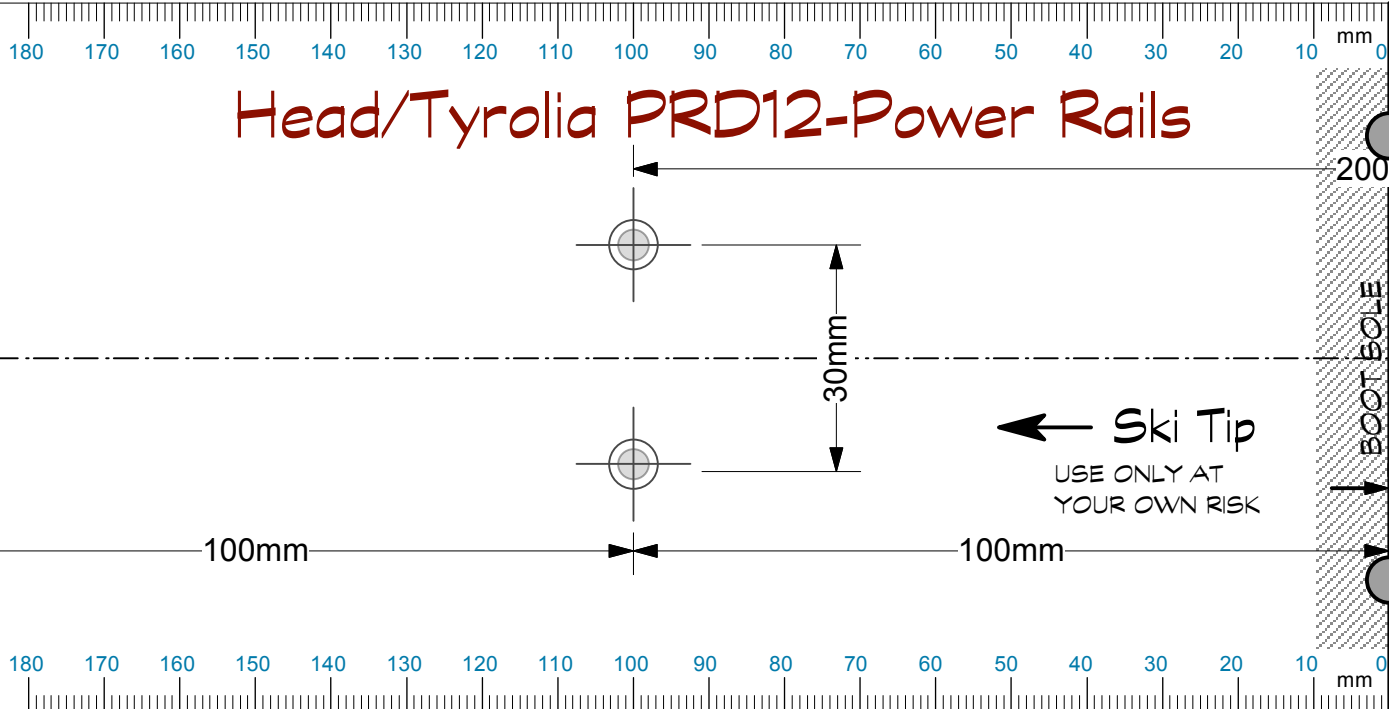

(overall width)

# Head/Tyrolia PRD12-Power Rails

30mm

100mm

100mm

← Ski Tip  
USE ONLY AT YOUR OWN RISK

200  
BOOT SOLE

(overall width)

# Head/Tyrolia PRD12-Power Rails

30mm

100mm

100mm

← Ski Tip  
USE ONLY AT YOUR OWN RISK

200  
BOOT SOLE