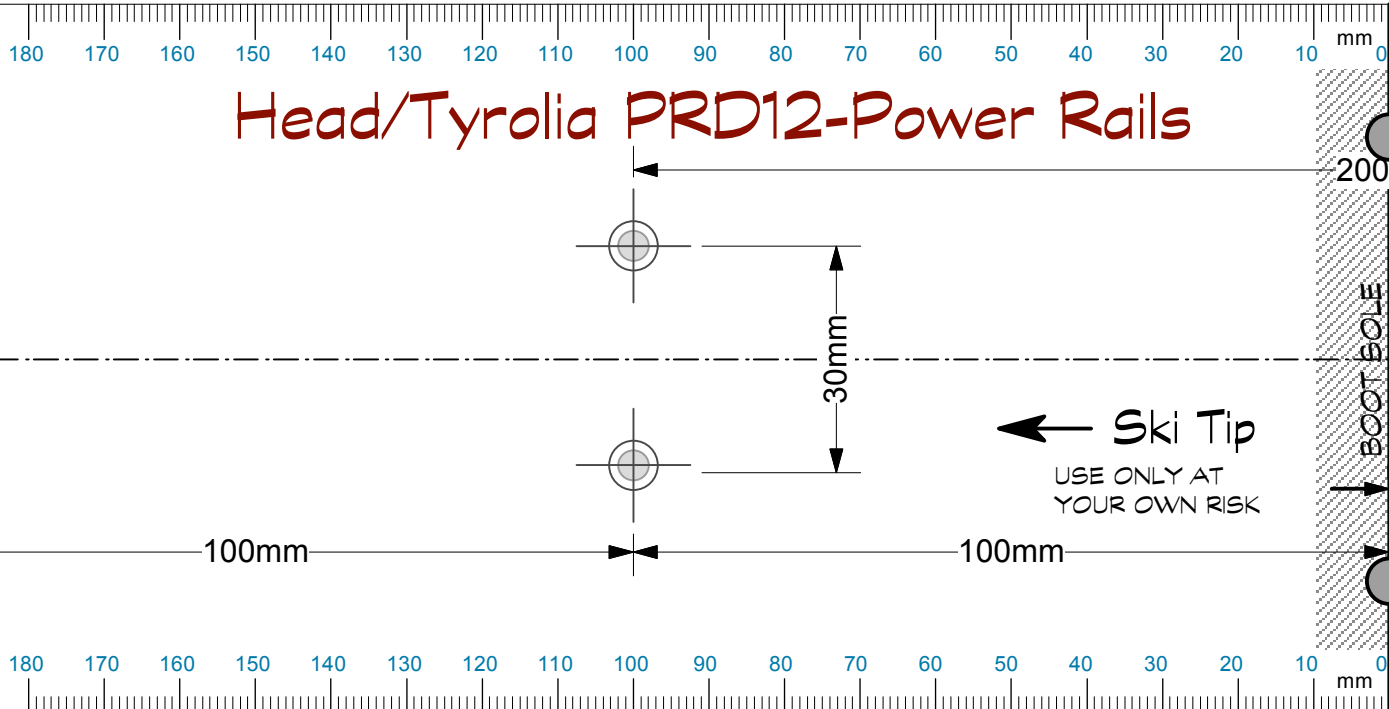

(overall width)

# Head/Tyrolia PRD12-Power Rails

30mm

100mm

100mm

← Ski Tip  
USE ONLY AT YOUR OWN RISK

200  
BOOT SOLE

(overall width)

# Head/Tyrolia PRD12-Power Rails

30mm

100mm

100mm

← Ski Tip  
USE ONLY AT YOUR OWN RISK

200  
BOOT SOLE