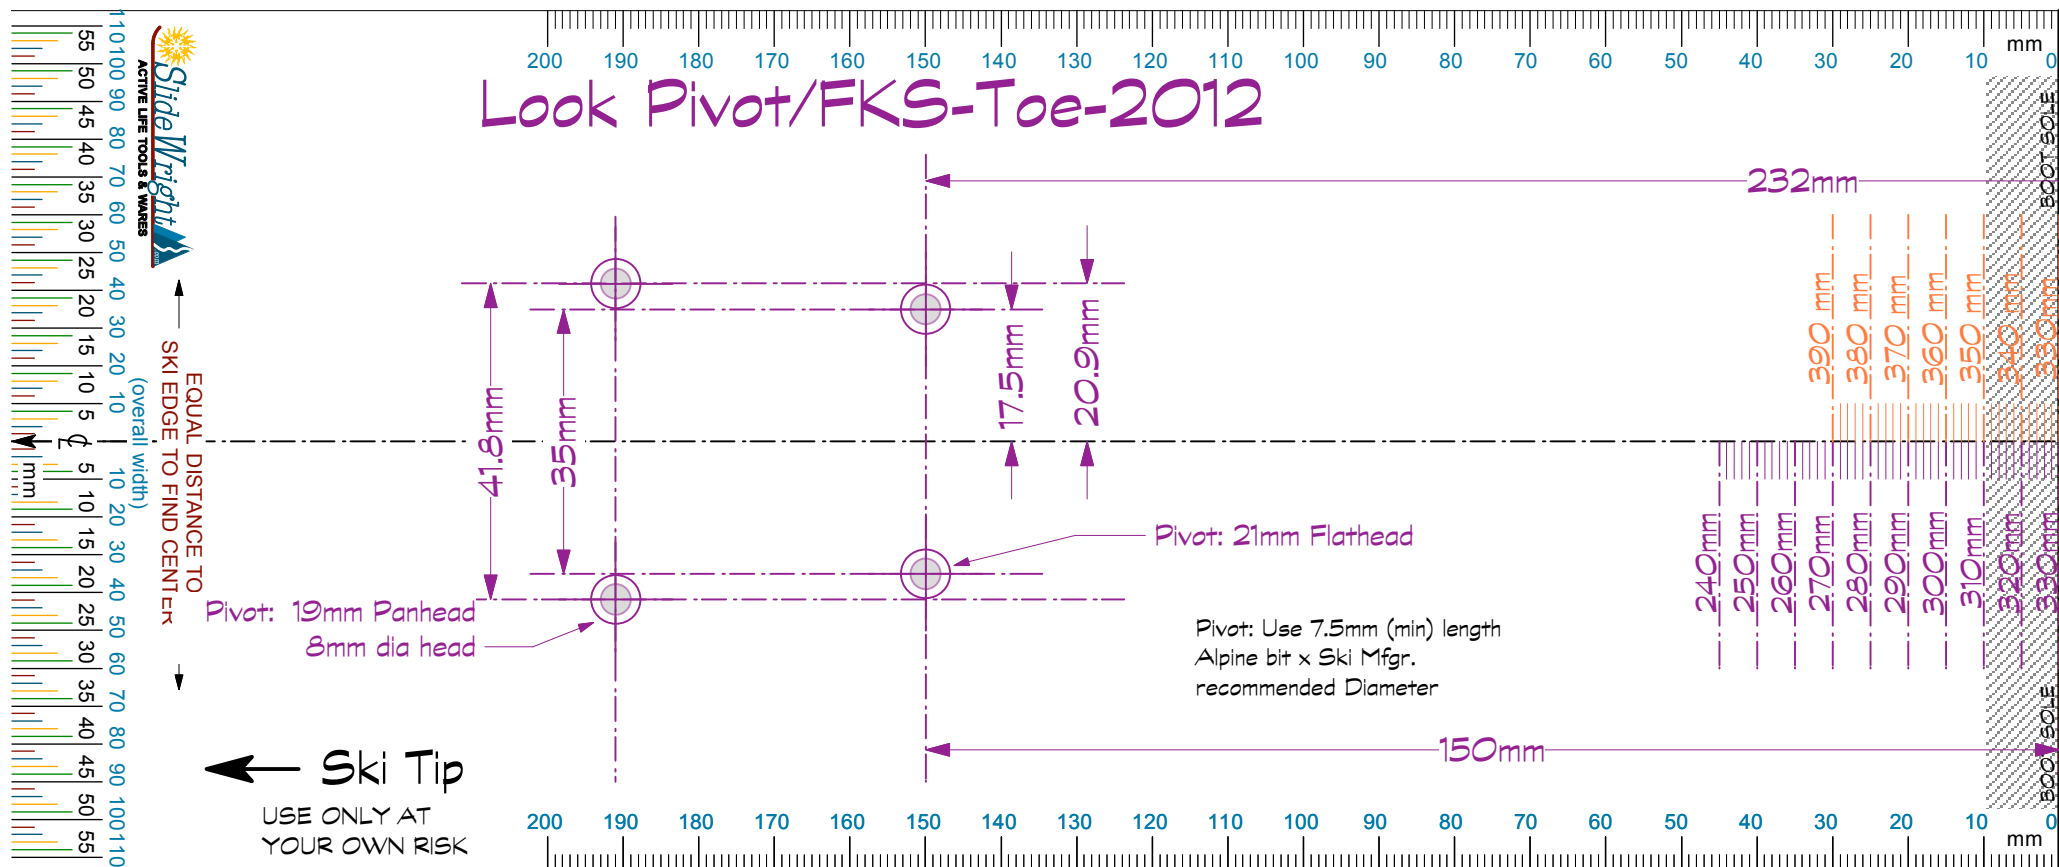

Look Pivot/FKS-Toe-2012

Look Pivot/FKS-Heel-2012

← **Ski Tip**
USE ONLY AT
YOUR OWN RISK