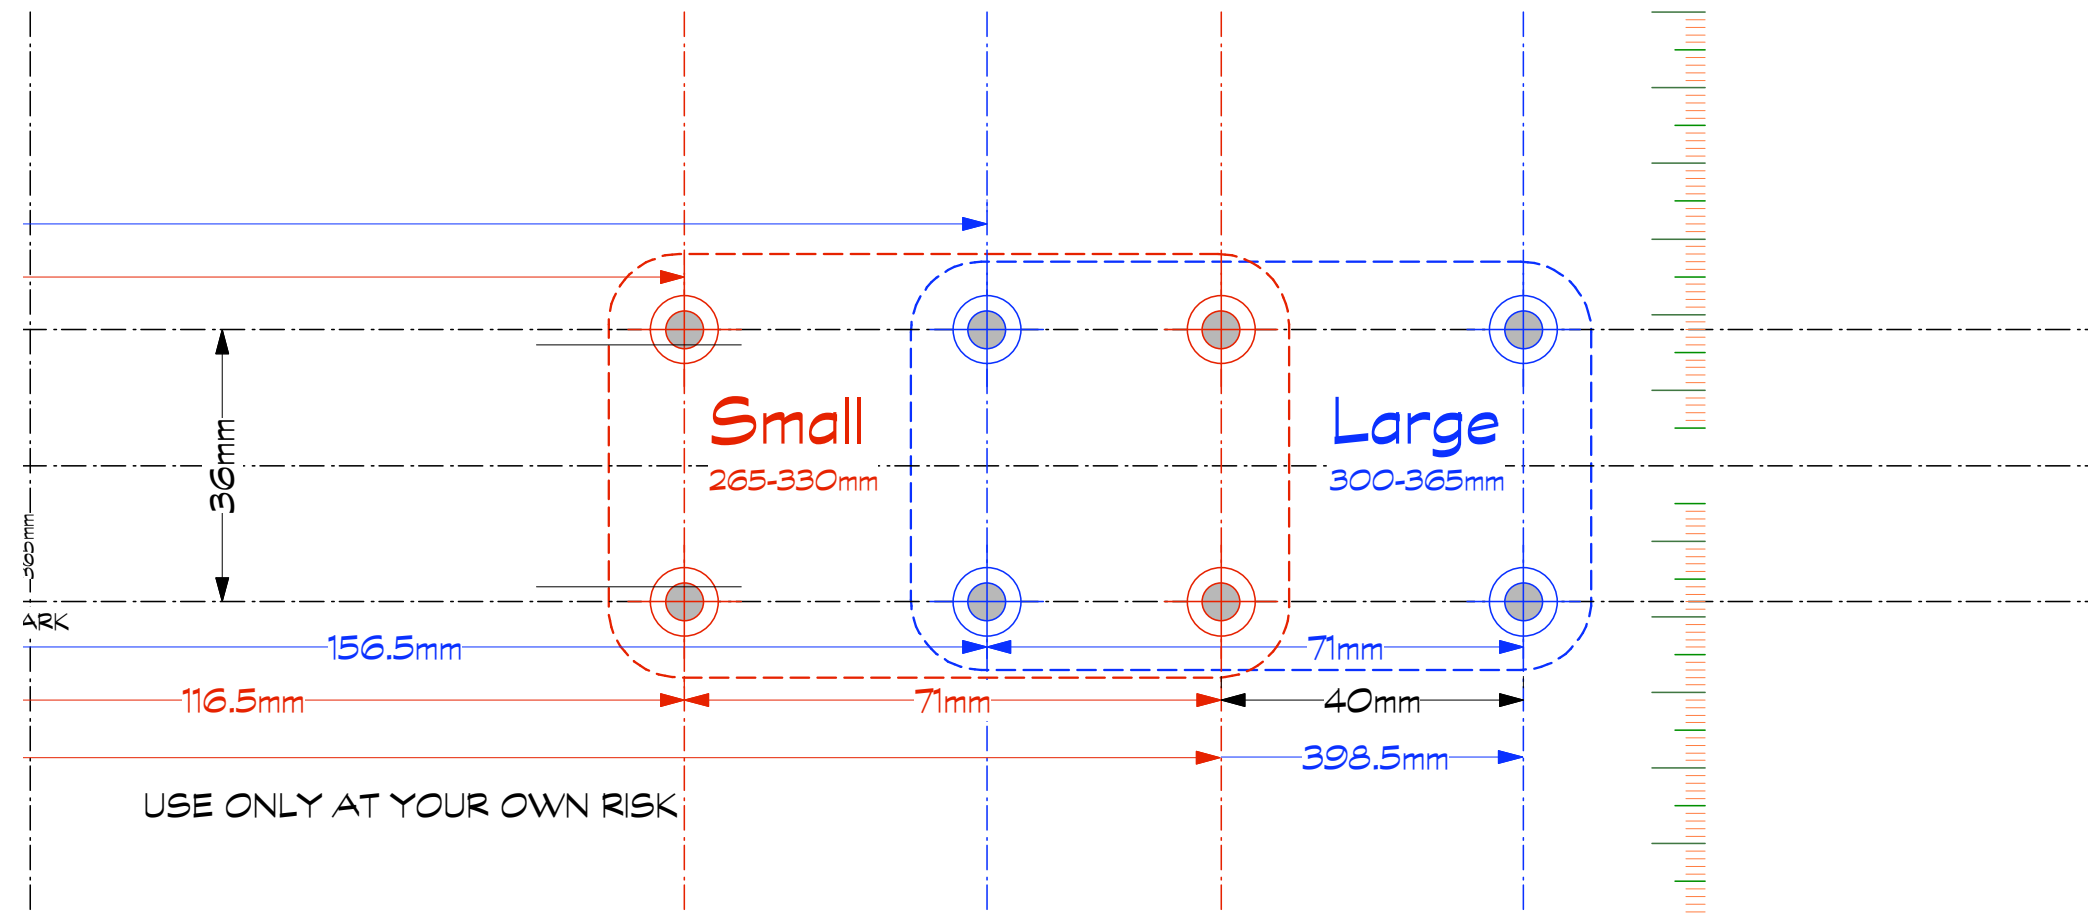

Mat

Toe

327.5mm

287.5mm

Use 9.5 length Alpine bit x
Ski Mfgr. recommended Diameter

298mm

- 265mm
- 275mm
- 285mm
- 295mm
- 305mm
- 315mm
- 325mm
- 335mm
- 345mm
- 355mm

BOOT CENTER ON SKI CENTER M...

69mm

102mm

358.5mm

USE ONLY AT YOUR OWN RISK

Mat

Rich Line

Rich Line