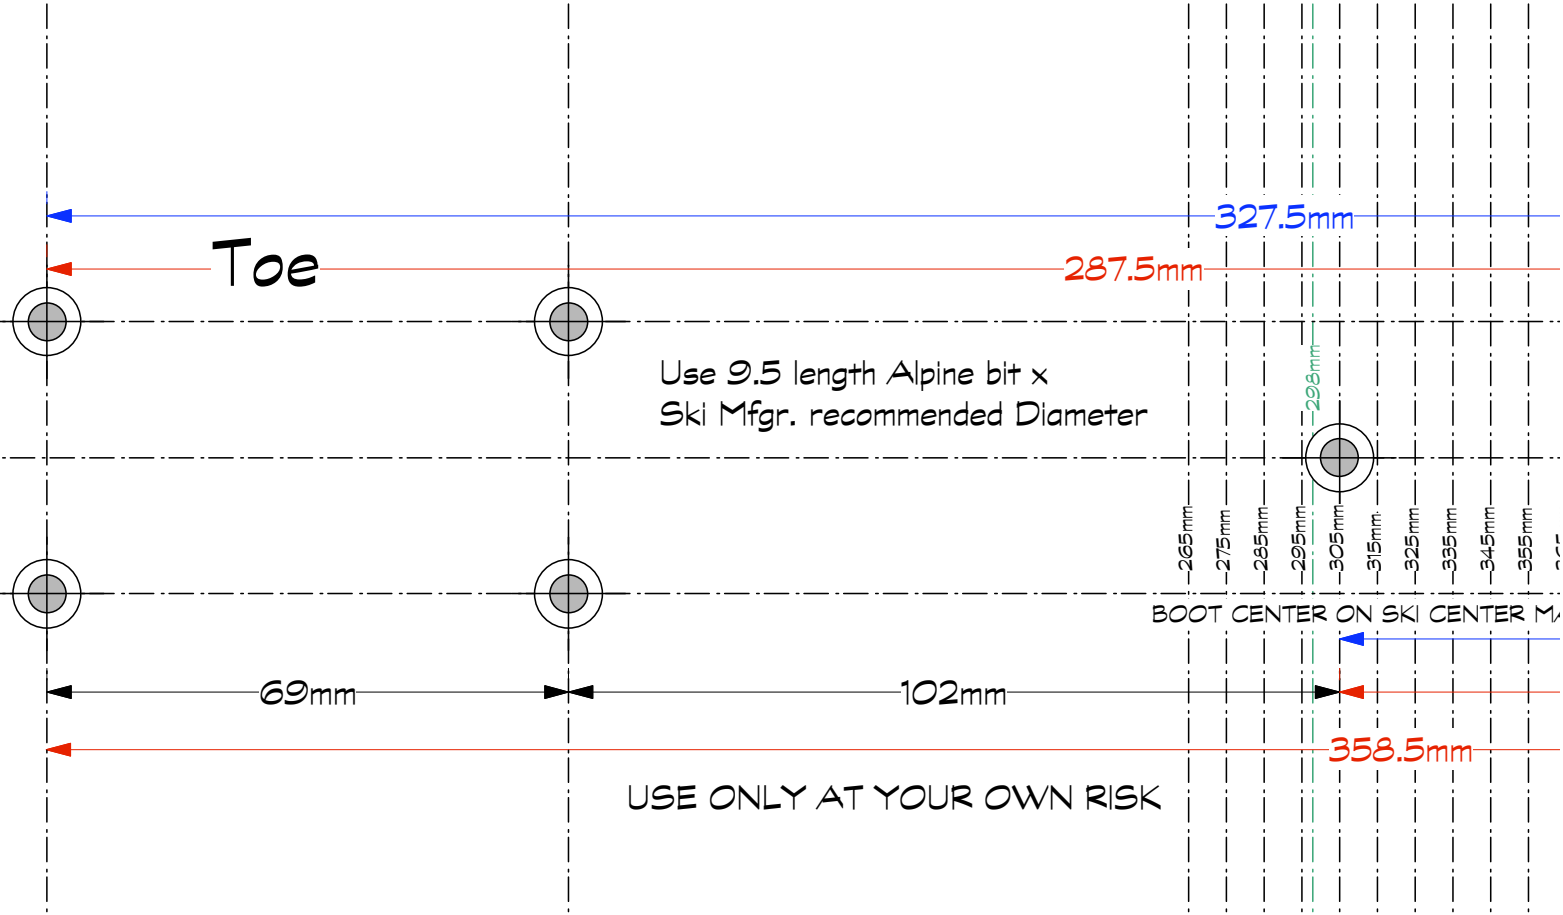

Mat

Toe

327.5mm

287.5mm

Use 9.5 length Alpine bit x
Ski Mfgr. recommended Diameter

298mm

- 265mm
- 275mm
- 285mm
- 295mm
- 305mm
- 315mm
- 325mm
- 335mm
- 345mm
- 355mm

BOOT CENTER ON SKI CENTER M...

69mm

102mm

358.5mm

USE ONLY AT YOUR OWN RISK

Mat

Rich Line

Rich Line